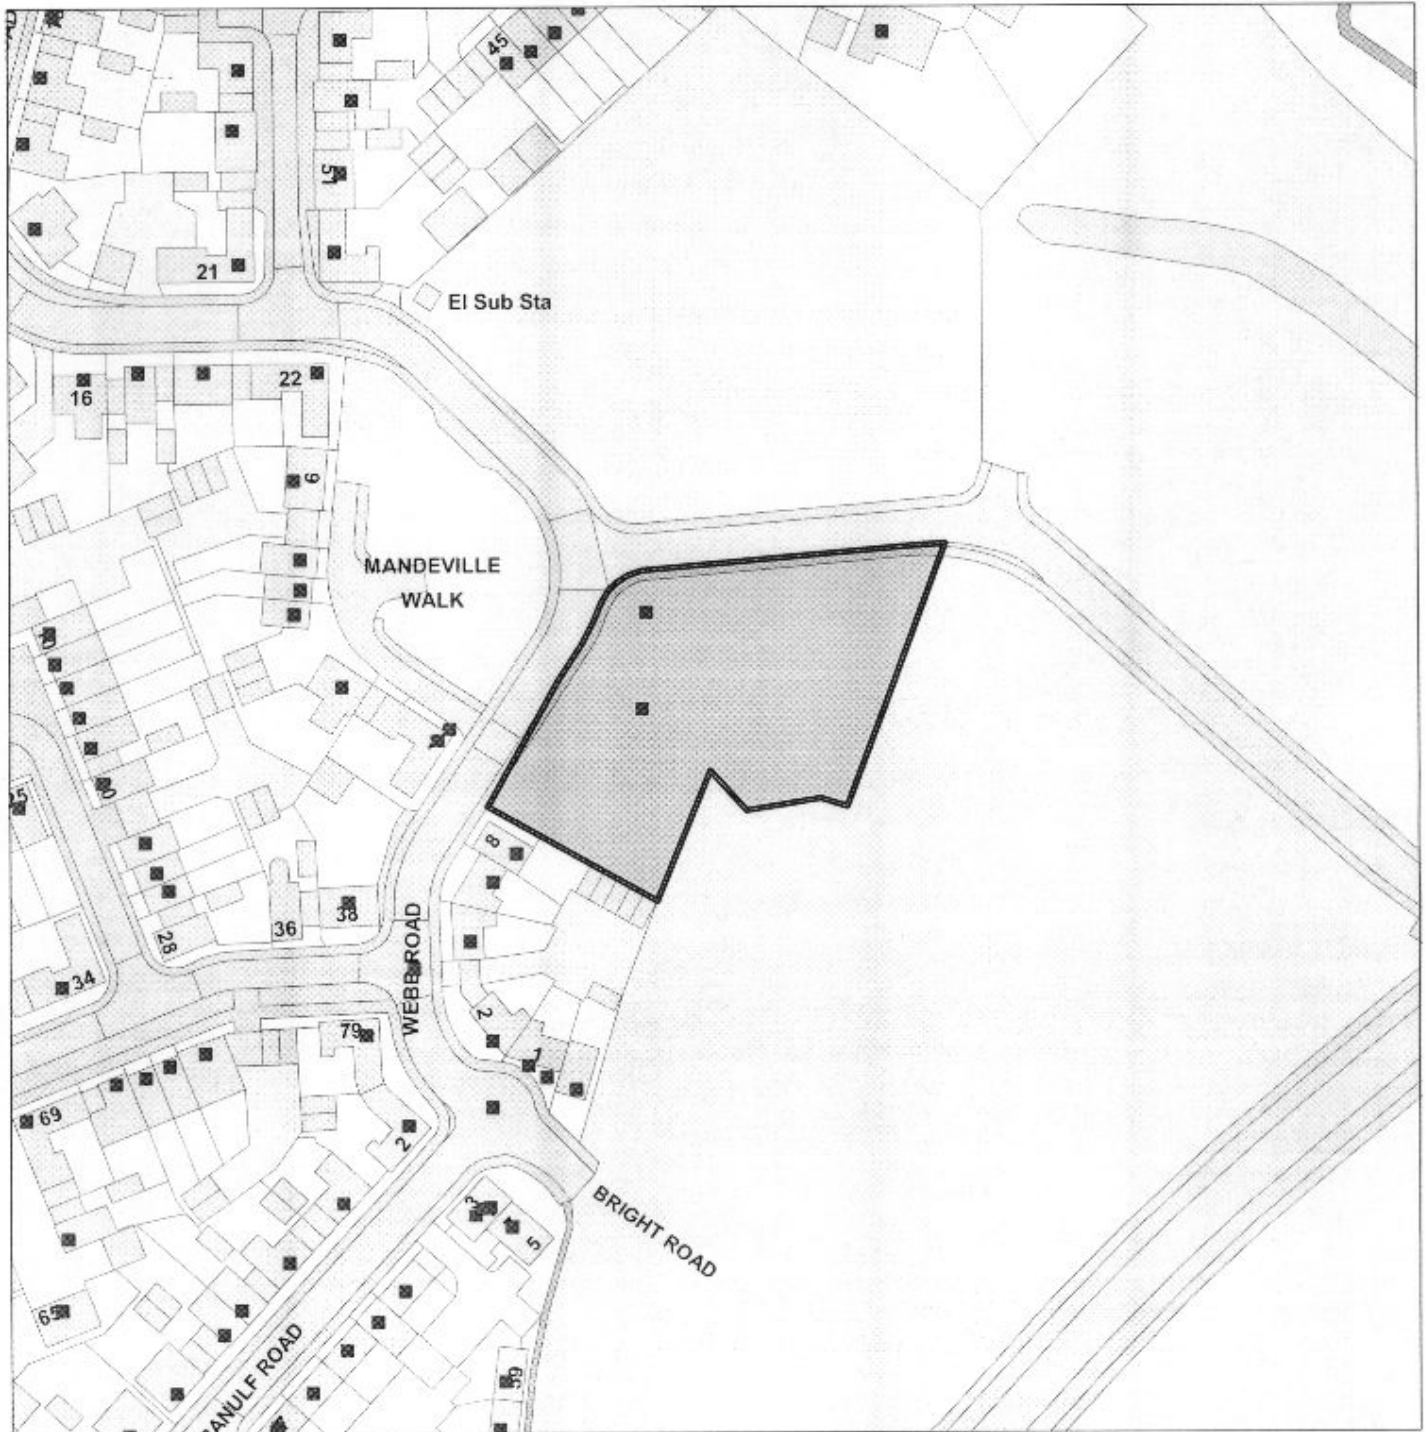

UTT/13/1123/FUL

Land At Webb Road And Hallett Road, Webb Road, Little Dunmow

GIS by ESRI (UK)

Scale : 1:1250

Reproduced from the Ordnance Survey map with the permission of the Controller of Her Majesty's Stationery Office © Crown Copyright 2000.

Unauthorised reproduction infringes Crown Copyright and may lead to prosecution or civil proceedings.

Produced using ESRI (UK)'s MapExplorer 2.0 - <http://www.esriuk.com>

Organisation	UTTLESFORD DISTRICT COUNCIL
Department	PLANNING
Comments	
Date	21 May 2013
SLA Number	100018688 (2007)